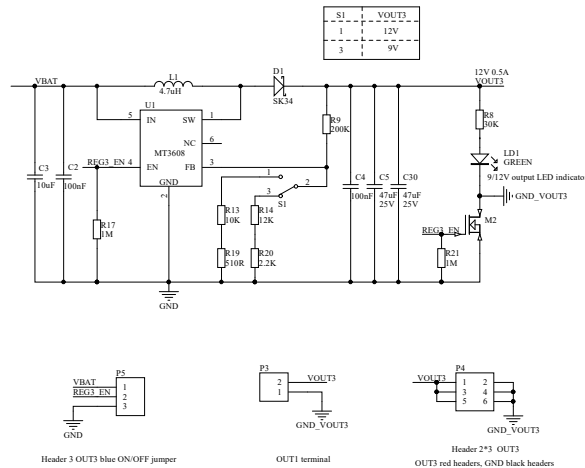

# LTC3652 Solar power manager

# MT3608 OUT3 9V/12V

# RT8059 OUT2 3.3V