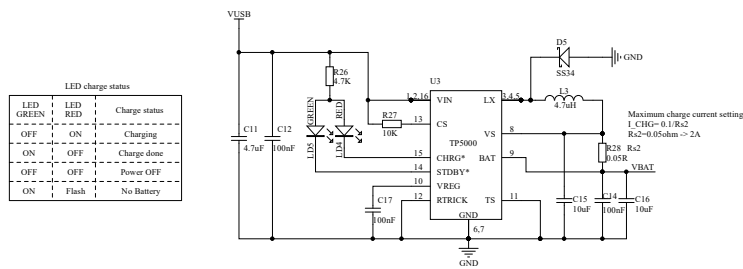

TP5000 USB battery charger