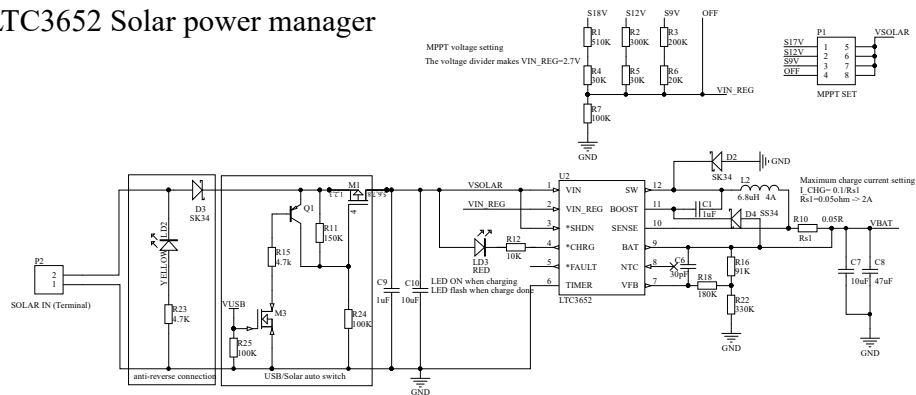

# LTC3652 Solar power manager