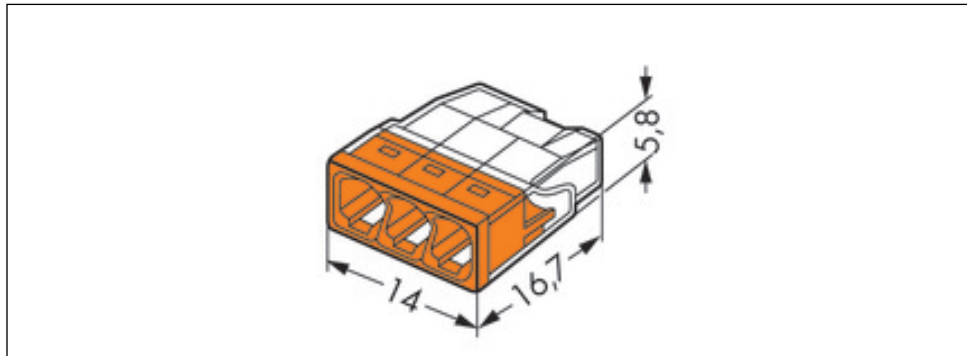

Address

WAGO Kontakttechnik GmbH & Co. KG

Hansastr. 27

32423 Minden

Telefon: 0571/887-0

Fax: 0571/887-169

<http://www.wago.com>

© WAGO Kontakttechnik GmbH & Co. KG

Technische Änderungen und Irrtümer vorbehalten.