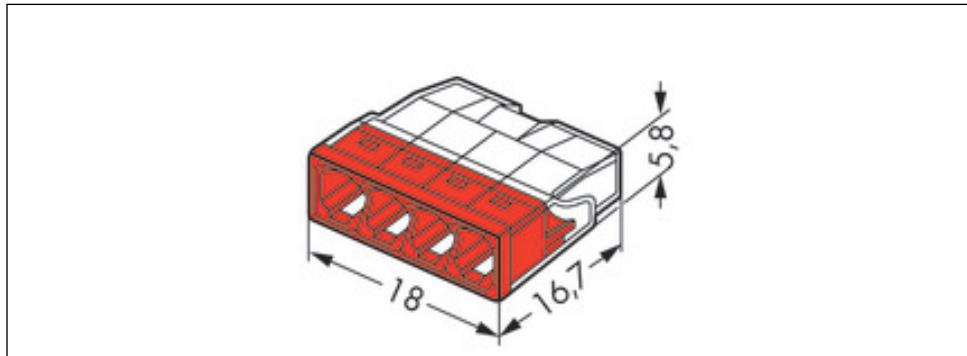

Printview: COMPACT PUSH WIRE® connector for junction boxes; 4-conductor terminal block; transparent housing; red cover - Item No.: 2273-204

Address

WAGO Kontakttechnik GmbH & Co. KG

Hansastr. 27

32423 Minden

Telefon: 0571/887-0

Fax: 0571/887-169

<http://www.wago.com>

© WAGO Kontakttechnik GmbH & Co. KG

Technische Änderungen und Irrtümer vorbehalten.