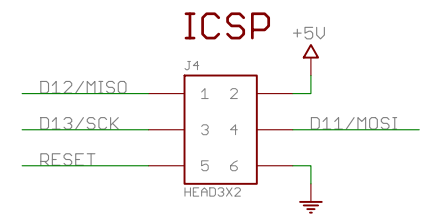

Arduino Nano v3.0

Copyright 2010 under the Creative Commons Attribution Share-Alike 2.5 License

<http://creativecommons.org/licenses/by-sa/2.5/>

6 x x x x x

TITLE: Arduino Nano30_2010	
Document Number:	REV: 3.0
Date: 3/4/2010 7:01:53 PM	Sheet: 1/1