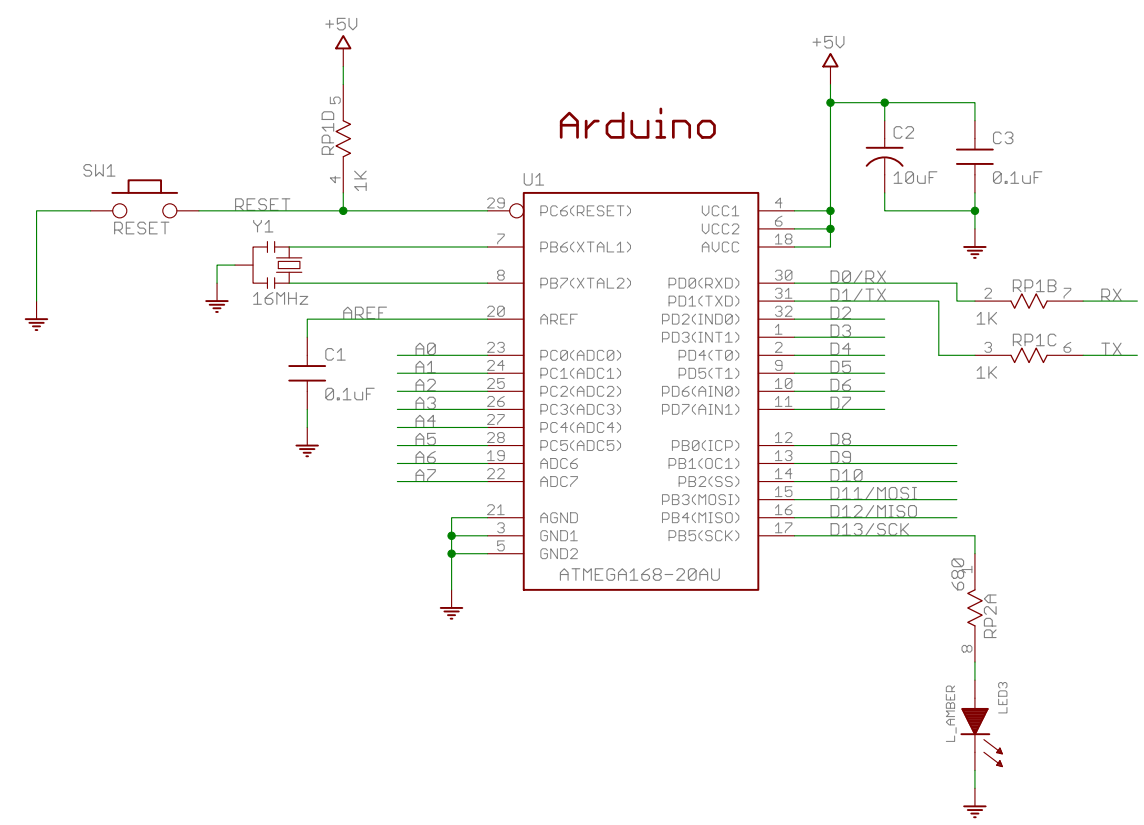

Arduino Nano v3.0

Copyright 2010 under the Creative Commons Attribution Share-Alike 2.5 License

<http://creativecommons.org/licenses/by-sa/2.5/>

6 x x x x x

TITLE: Arduino Nano30_2010	
Document Number:	REV: 3.0
Date: 3/4/2010 7:01:53 PM	Sheet: 1/1