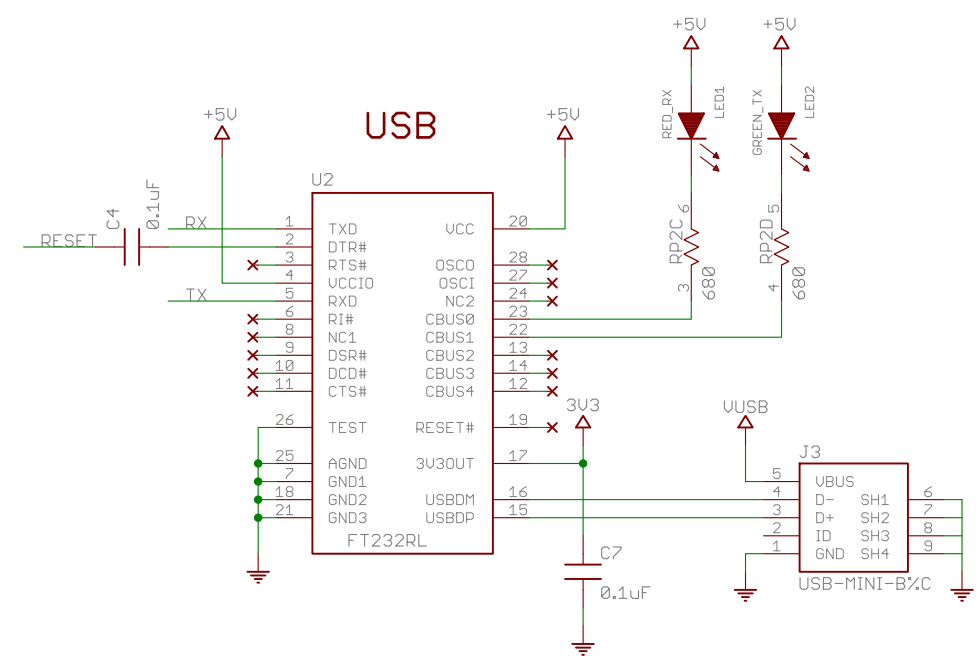

Arduino Nano v3.0

Copyright 2010 under the Creative Commons Attribution Share-Alike 2.5 License

<http://creativecommons.org/licenses/by-sa/2.5/>

6 x x x x x

TITLE: Arduino Nano30_2010	
Document Number:	REV: 3.0
Date: 3/4/2010 7:01:53 PM	Sheet: 1/1