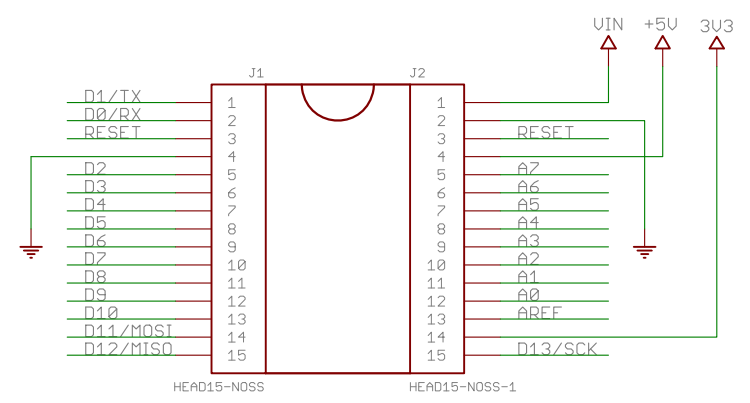

Arduino Nano v3.0

Copyright 2010 under the Creative Commons Attribution Share-Alike 2.5 License

<http://creativecommons.org/licenses/by-sa/2.5/>

6 x x x x x

TITLE: Arduino Nano30_2010	
Document Number:	REV: 3.0
Date: 3/4/2010 7:01:53 PM	Sheet: 1/1