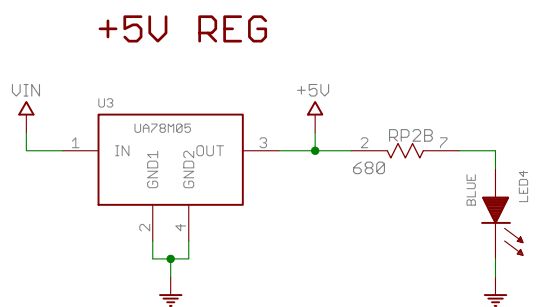

Arduino Nano v3.0

Copyright 2010 under the Creative Commons Attribution Share-Alike 2.5 License

<http://creativecommons.org/licenses/by-sa/2.5/>

6 x x x x x

TITLE: Arduino Nano30_2010	
Document Number:	REV: 3.0
Date: 3/4/2010 7:01:53 PM	Sheet: 1/1